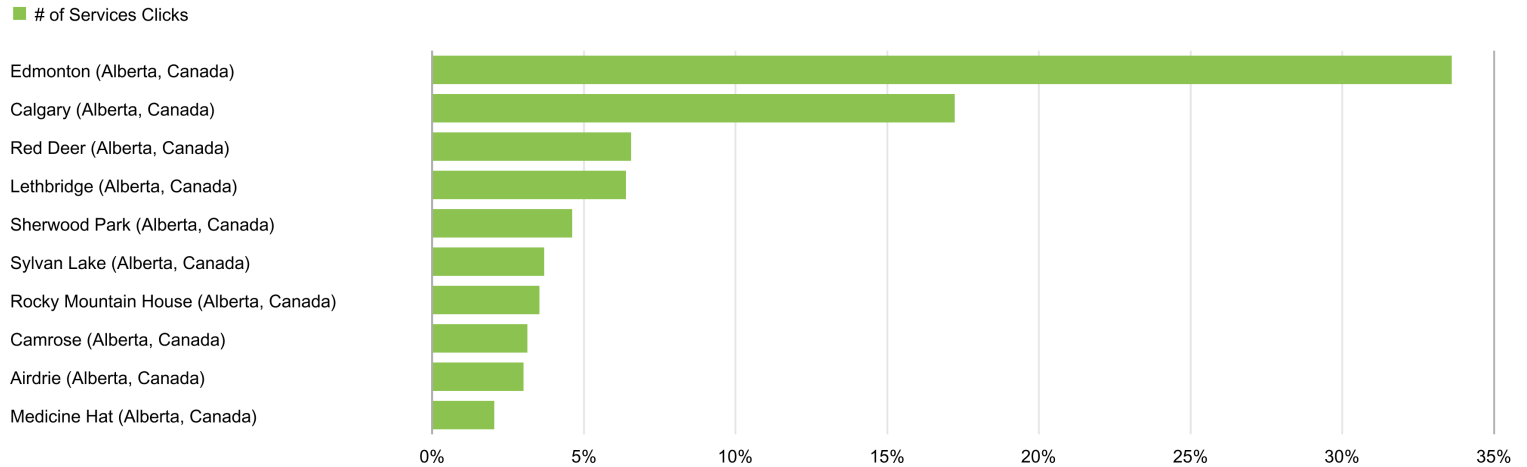

Cities Report

Report Suite: Alberta Library (CNALB) GC

Date: November 2014

Segment: Item Requests

Report Type: Ranked
 Selected Metrics: # of Services Clicks
 Correlation Filter: None
 Broken Down by: None
 Data Filter: (advanced filter...)

Geographic Filter: Canada (Alberta)
 Compare to Report Suite: None
 Compare to Segment: None
 Percent Shown as: Number

Cities Report | Item Requests | November 2014 | Graph generated by Adobe Analytics at 12:49 PM EST, 1 Dec 2014